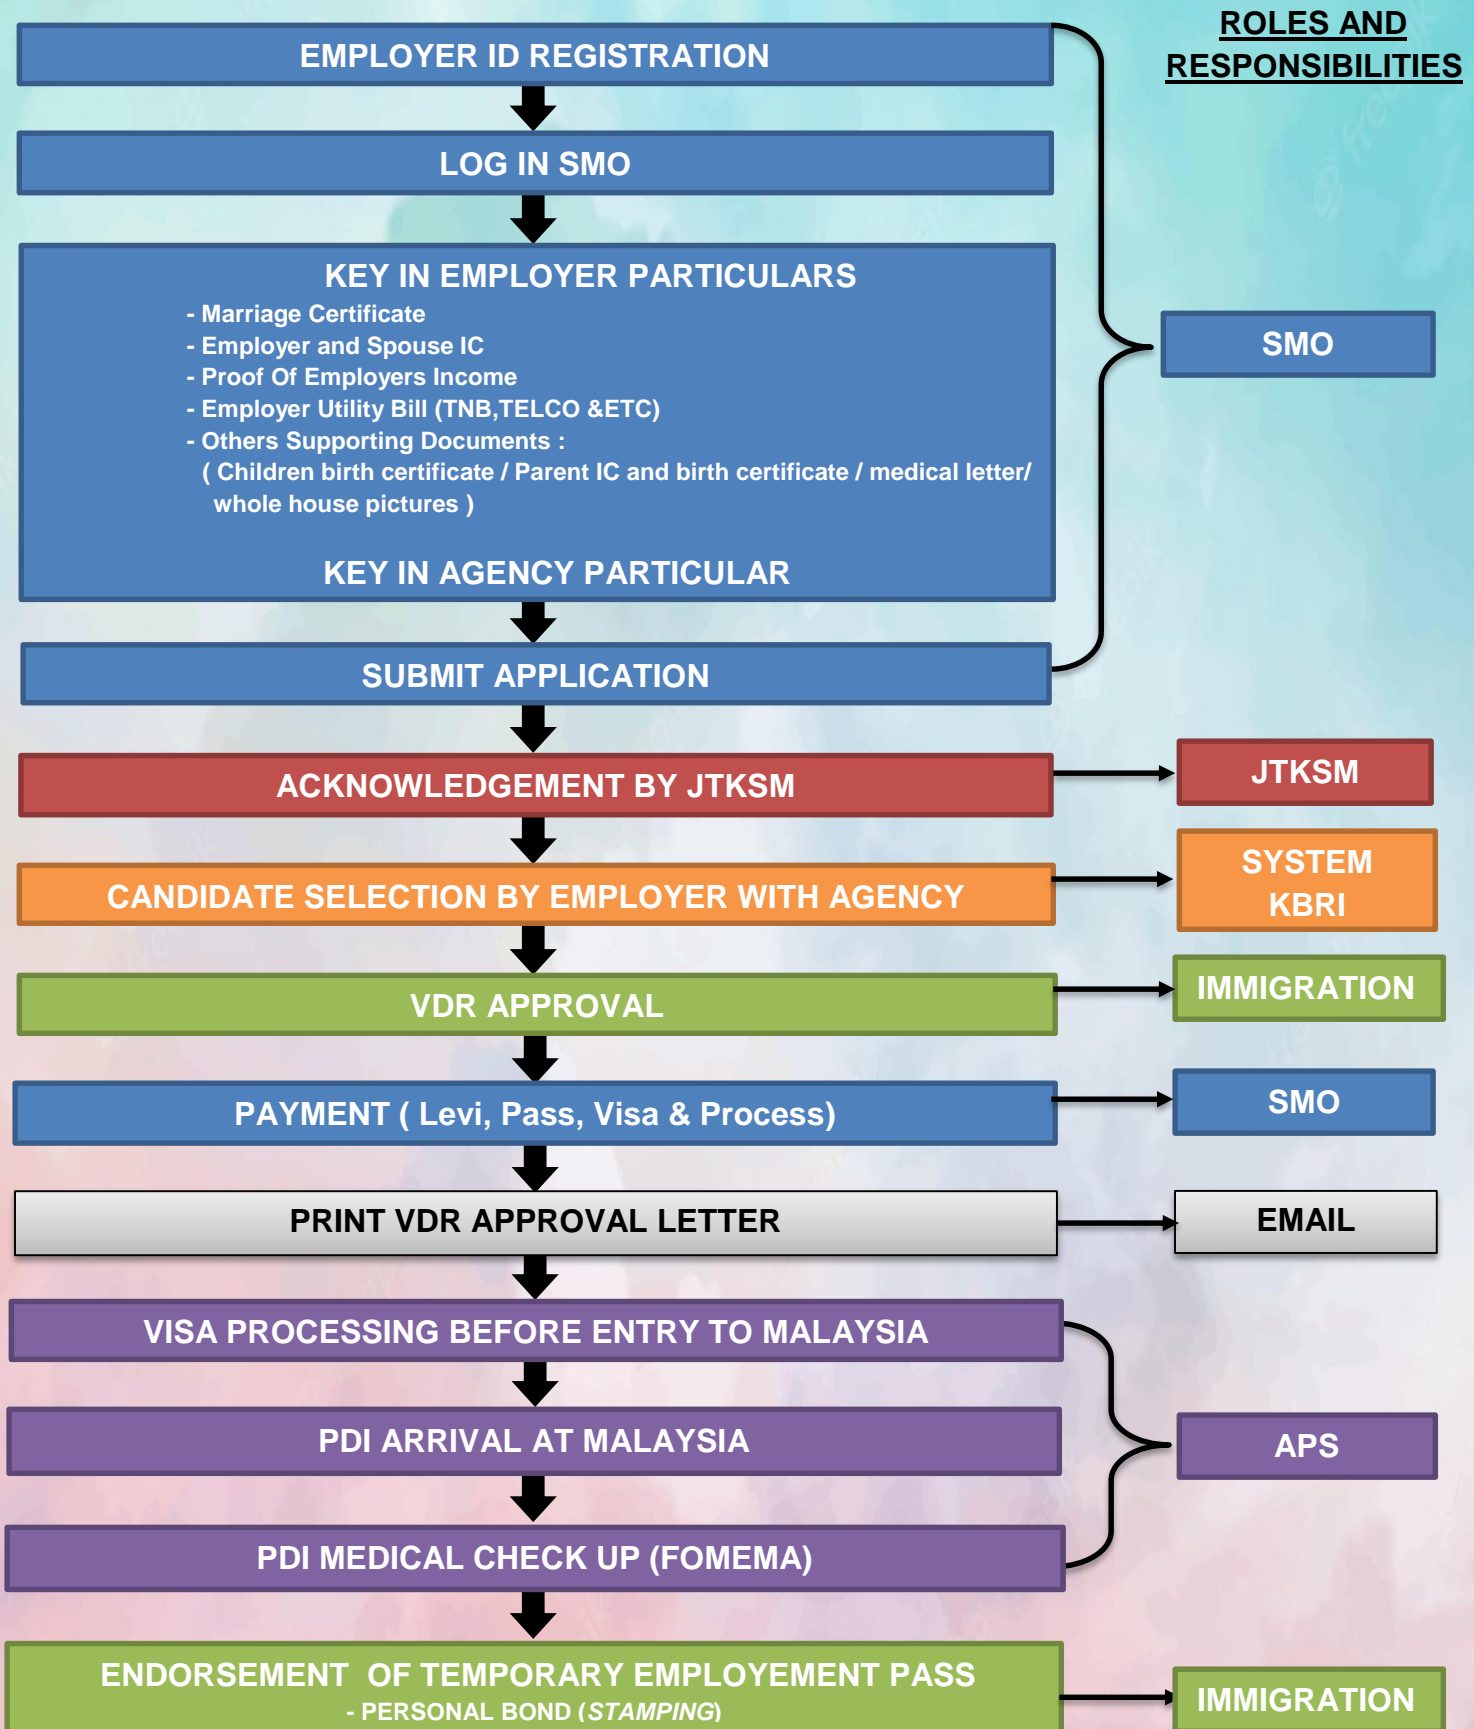

**FLOWCHART PROCESS INDONESIA DOMESTIC HELPER (IDH) APPLICATION BY CALLING VISA (VDR) THROUGH SYSTEM MAID-ONLINE (SMO)**

❖ **ALL APPLICATION PROCESS MUST BE CARRIED OUT THROUGH MRA (B & C CLASS ) REGISTERED WITH DEPARMENT OF LABOUR OF PENINSULAR MALAYSIA**